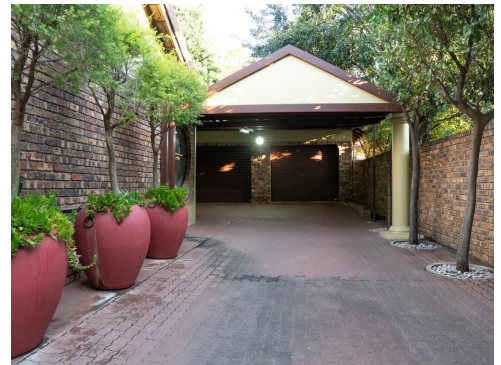

BESTER

R2,100,000

LIVING IN SWEET PARADISE This family and entertainment home is ready to move in and recently refurbished. Single level home offers 2 entrance halls, open flow spacious design with 4 living areas which includes entertainment area with build-in braai overlooking sparkling solar heated pool. Ideal for entertaining family and friends. Kitchen has ample cupboards, eye level oven, granite tops and scullery...