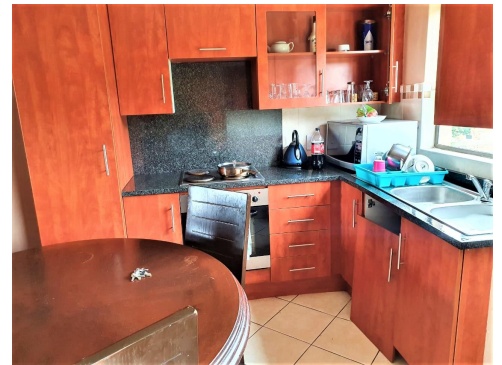

KIBLER PARK

R 8,000

AVAILABLE IMMEDIATELY! This extremely spacious townhouse is situated in a complex with the most gorgeous views of the south, the complex is situated close to amenities, main roads, schools and shopping centers. The Complex offers communal gardens, communal swimming pool, 24 hour security and access control. This spacious 1st floor townhouse is 93sqm in size, offering a spacious open plan kitchen...