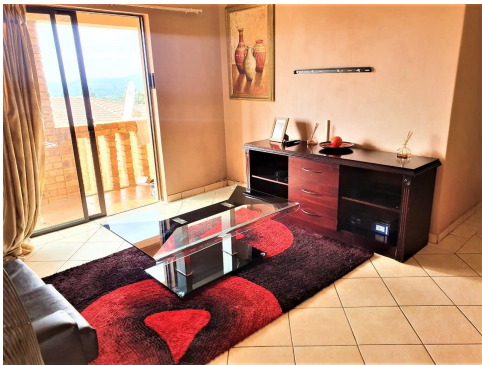

KIBLER PARK

R 8,000

AVAILABLE IMMEDIATELY! This extremely spacious townhouse is situated in a complex with the most gorgeous views of the south, the complex is situated close to amenities, main roads, schools and shopping centers. The Complex offers communal gardens, communal swimming pool, 24 hour security and access control. This spacious 1st floor townhouse is 93sqm in size, offering a spacious open plan kitchen...