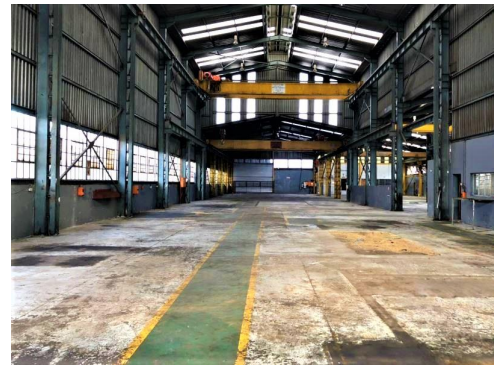

DELVILLE

R 7,900,000

 This industrial factory offers a stand size of 3518 sqm and boasting an under roof size of 2200 sqm, this property offers two roller shutter doors (7x7), Roof Height of 10m, as well as multiple cranes - 7.5 ton, 10 ton, 20 ton and 35 ton. As well as a 1 ton crawl beam. The property offers 3 phase electricity and 200 amps electrical power supply. This industrial property offers large and ampl...