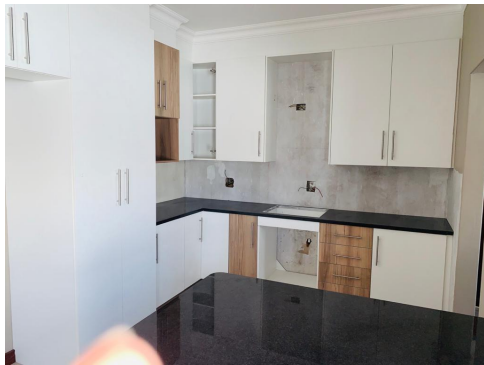

MELODIE

R 1,595,000

This brand new home being constructed in Gateway Manor is just weeks away from completion. Features include:

- 3 bedrooms, main with full en-suite
- Bedroom 2 and 3 sharing a bathroom
- Large open plan kitchen, dining room, lounge and family room
- Double garage with entry into the house