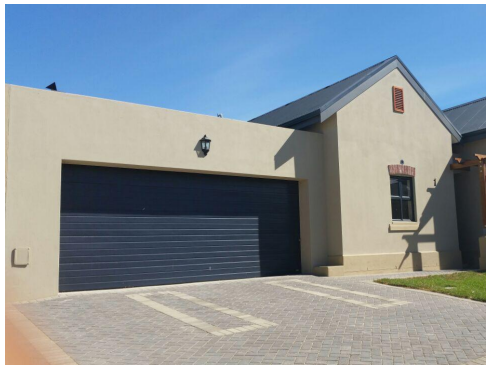

BUHREIN

R 12,000

STUNNING 3 BEDROOM HOUSE TO RENT This modern family home is situated in a secure complex within the Buh-Rein Estate and offers a tiled living area, a cosy braai area and stunning open plan kitchen with under counter oven, hob and extractor fan. The 3 sunny bedrooms, have built-in cupboards and plenty of natural light. 2 Bedrooms share a modern full family bathroom while the main bedroom has an en-...

Sam Johnson
Sales Associate
084 900 2322
sam@remaxpa.co.za

Web Ref: RXAV-2200
Bedrooms: 3

Bathrooms: 2

Garages: 2

RE/MAX Property Associates - Brackenfell
021 981 7202
15 Protea Road Brackenfell 7560

remax.co.za
Each Office Independently Owned and Operated