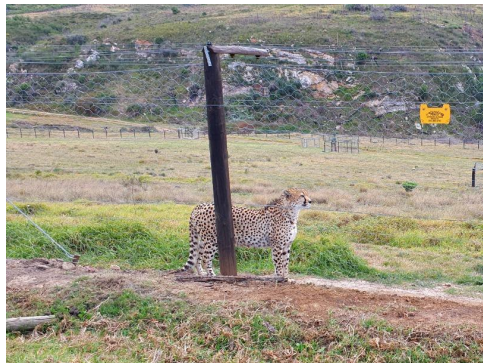

KEURBOOMS

R 2,750,000

Portion 13: This farm portion being one of fifteen portions for sale offers a unique style of living and an exclusive lifestyle in a private community. I have personally been to this property and have explored all the portions individually. I have also stayed on the farm on several occasions and experienced everything described in each individual portion. This portion features the cheetah enclosure...