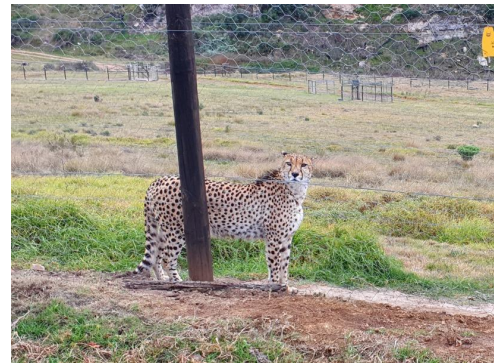

KEURBOOMS

R 2,750,000

Portion 13: This farm portion being one of fifteen portions for sale offers a unique style of living and an exclusive lifestyle in a private community. I have personally been to this property and have explored all the portions individually. I have also stayed on the farm on several occasions and experienced everything described in each individual portion. This portion features the cheetah enclosure...