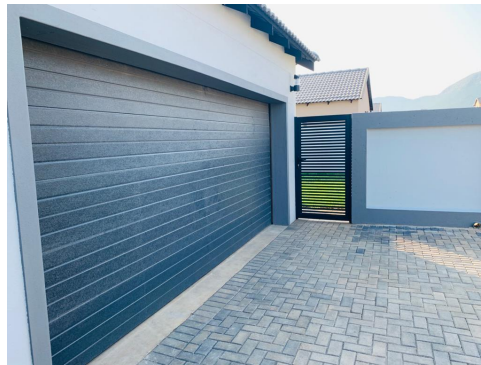

MELODIE

R 1,850,000

Brand new. Be the first owner of this spacious single storey home situated in a security estate in Melodie. Comfortable living and elegant entertaining. This beautiful home situated in a quiet cul-de-sac features a double garage, with direct entry into the house. Large modern kitchen with separate scullery as well as 3 spacious bedrooms and a study, or utilise the study as a 4th bedroom. The main...