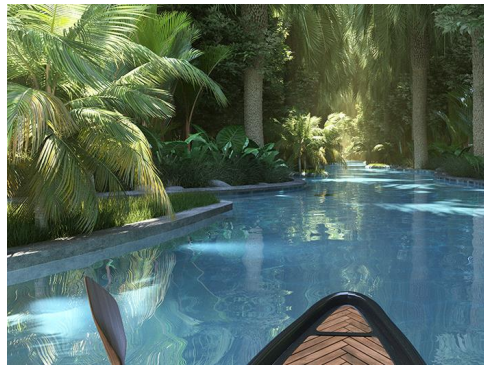

CAP MALHEUREUX

MUR 10,100,000

The Bayview Estate townhouse of two-bedroom design offers an interior design characterized by abundant use of light wood and fabrics. White colors provide a stylish and elegant contrast with the wooden textures. The townhouse is composed of a bedroom-ensuite, a bedroom and a bathroom, a kitchen and a private carport. It also has porch where you can enjoy your morning coffee and a small pool for su...