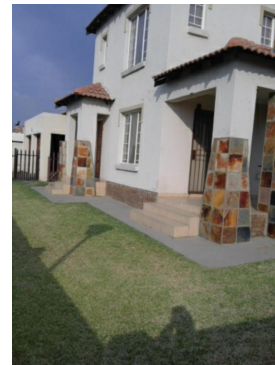

BEN FLEUR

R 1,050,000

24H Security Complex, stand alone Duplex with decent sized walled garden!! 3 bedrooms, 2 bathrooms, lounge and games room or an extra large loung. Built in braai, double garage, newly painted!!