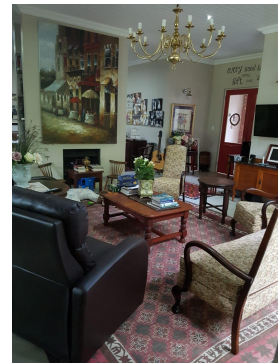

MAGALIES GOLF ESTATE

R 3,750,000

Timeless paradise - Estate living where security is key...This modern farmhouse styled with serene surrounding is set at the foot of the Magaliesburg Mountains. The Hartbeespoort dam forms part of the picturesque landscaped garden where the buck roam freely. It comprises:

- 4 character filled bedrooms
- 2 modern bathrooms
- Stylish reception areas with fireplace
- Well equipped kitchen
- Patio's and lapa...

Lorraine Compaan  
Sales Associate  
083 628 4909  
lorraine@remaxhorizon.co.za