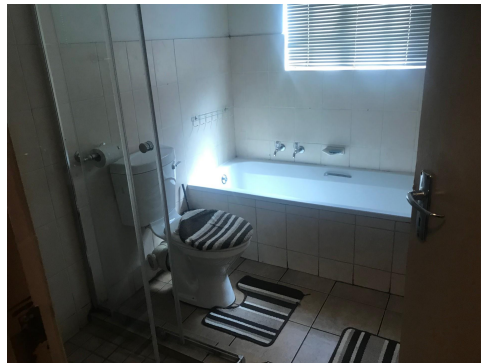

MODEL PARK

R 5,500

Apartment to rent in Modelpark Ground floor 2 Bedrooms 1 Full Bathroom 1 Carport Built in braai Walking distance from WH de klerk school and Planet fitness gym Prepaid meter Water included NO Pets allowed Available immediately