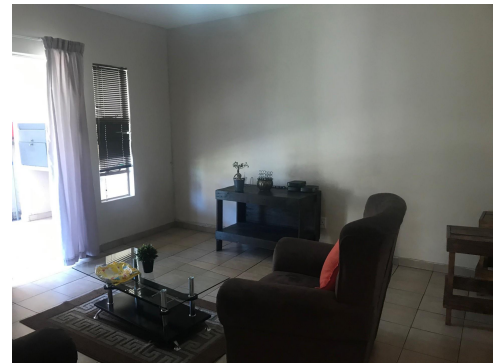

MODEL PARK

R 5,500

Apartment to rent in Modelpark Ground floor 2 Bedrooms 1 Full Bathroom 1 Carport Built in braai Walking distance from WH de klerk school and Planet fitness gym Prepaid meter Water included NO Pets allowed Available immediately