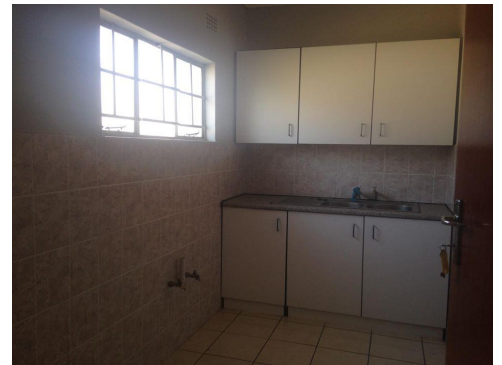

FRANCISTOWN CENTRAL

BWP5,750

FRANCISTOWN - TATI RIVER PLOTS: Spacious 3 bedroom house, all bedrooms en suite, air-conditioned. Open plan kitchen with a scullery, spacious living room, double garage, large garden, electric fencing and motorized gate. Great family home, available immediately. Call for viewing.

Kelly Markides
Sales Associate
26 77 665 9750
kelly.markides@remax.co.bw

Floor Size: 1200m²
Bedrooms: 3

Web Ref: RXDG-3667
Bathrooms: 3

Garages: 2

RE/MAX Property Specialists - Gaborone
267 350 0000
Plot 465 Mathangwane Road Extension 4
Gaborone Botswana