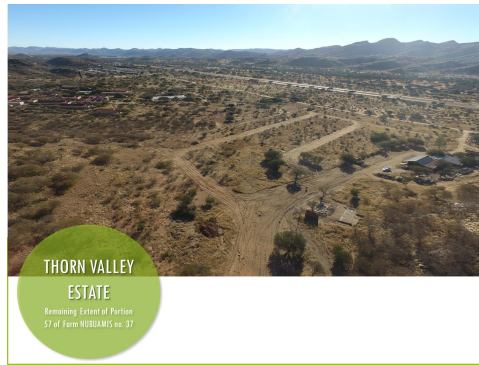

SINGLE RESIDENTIAL PLOTS & UNITS

Thor Valley, a secure Estate situated 10 km out of Windhoek on route to Okahandja, next to the B1. Transfer Cost included, Bond Cost excluded. Choose your Plot and any Plan from four various house types: Type A : 1 bed, 1 bath N\$ 372,000 - excl. land. Type B : 2 bedrs, 1 bath N\$ 494,800 - excl. land. Type C : 2 bedrs, 2 bath N\$ 538,000 - excl. land. Type D : 3 bedrs, 2 bath N\$ 628,000 - excl. land. 21 To...

Amanda Geldenhuis
 Broker Owner
 264 81 827 1833
 amanda@estateagents.co.za

Floor Size: 69m²
 Bedrooms: 2

Web Ref: RDNQ-0489
 Bathrooms: 1

RE/MAX Dynamique
 264 85 223 2536
 Erf 1746 Gruner Kranz McAdam Street
 Ausspanplatz Windhoek