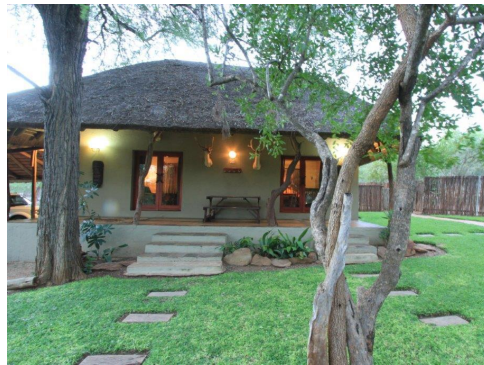

MICA

R 7,500,000

This farm is a small but exclusive game lodge situated in the game-rich area of the Limpopo Province, just 40km from the world-famous Kruger National Park. The lodge comprises of unique thatch rooms which accommodates a maximum of 16 people. This privately owned game farm of 301ha is situated halfway between Hoedspruit and Phalaborwa and all the staff are experienced and dedicated to the conservat...